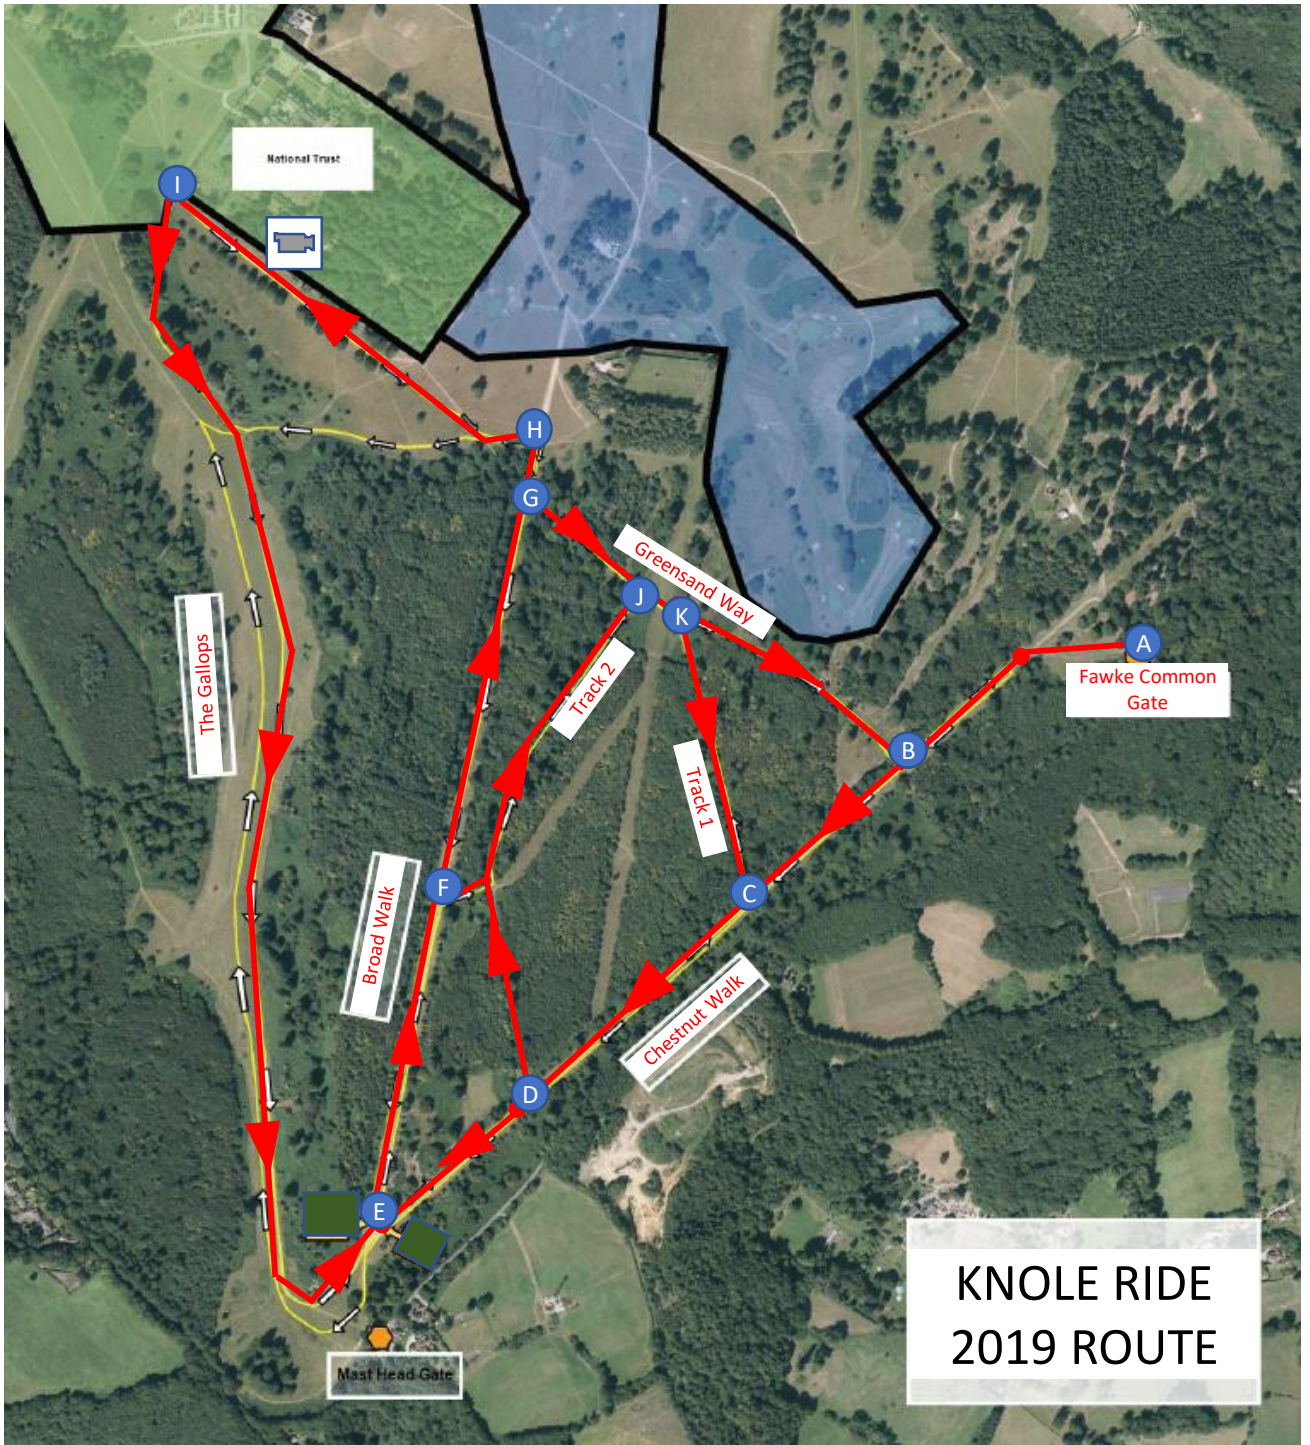

2019 KNOLE RIDE ROUTE

(See Page 2 for details)

2019 KNOLE RIDE ROUTE

(Route details)

Route One - Twice on shortened gallops

- Enter by Fawke Common Gate
- Up Chestnut Walk (A-E)
- Right down Broad Walk (E-H)
- Left at H then I onto Gallops (1st Time)
- Left at end of Gallops onto Broad Walk
- Down Broad Walk to H
- Left at H then I onto Gallops (2nd Time)
- Left at end of Gallops onto Broad Walk
- Down Broad Walk to F
- Right then left at F down Track 2 to J
- Right at J onto Greensand Way
- Left at B onto Chestnut Walk
- Return to Redlands via Fawke Common Gate

Route Two - Once on shortened gallops

- Enter by Fawke Common Gate
- Up Chestnut Walk (A-E)
- Right down Broad Walk (E-H)
- Left at H then I onto Gallops
- Left at end of Gallops onto Broad Walk
- Down Broad Walk to G
- Right at G along Greensand Way to K
- Right at K up Track 1 to C
- Right at C up Chestnut Walk to D
- Right at D down Track 2 to J
- Right at J onto Greensand Way
- Left at B onto Chestnut Walk
- Return to Redlands via Fawke Common Gate